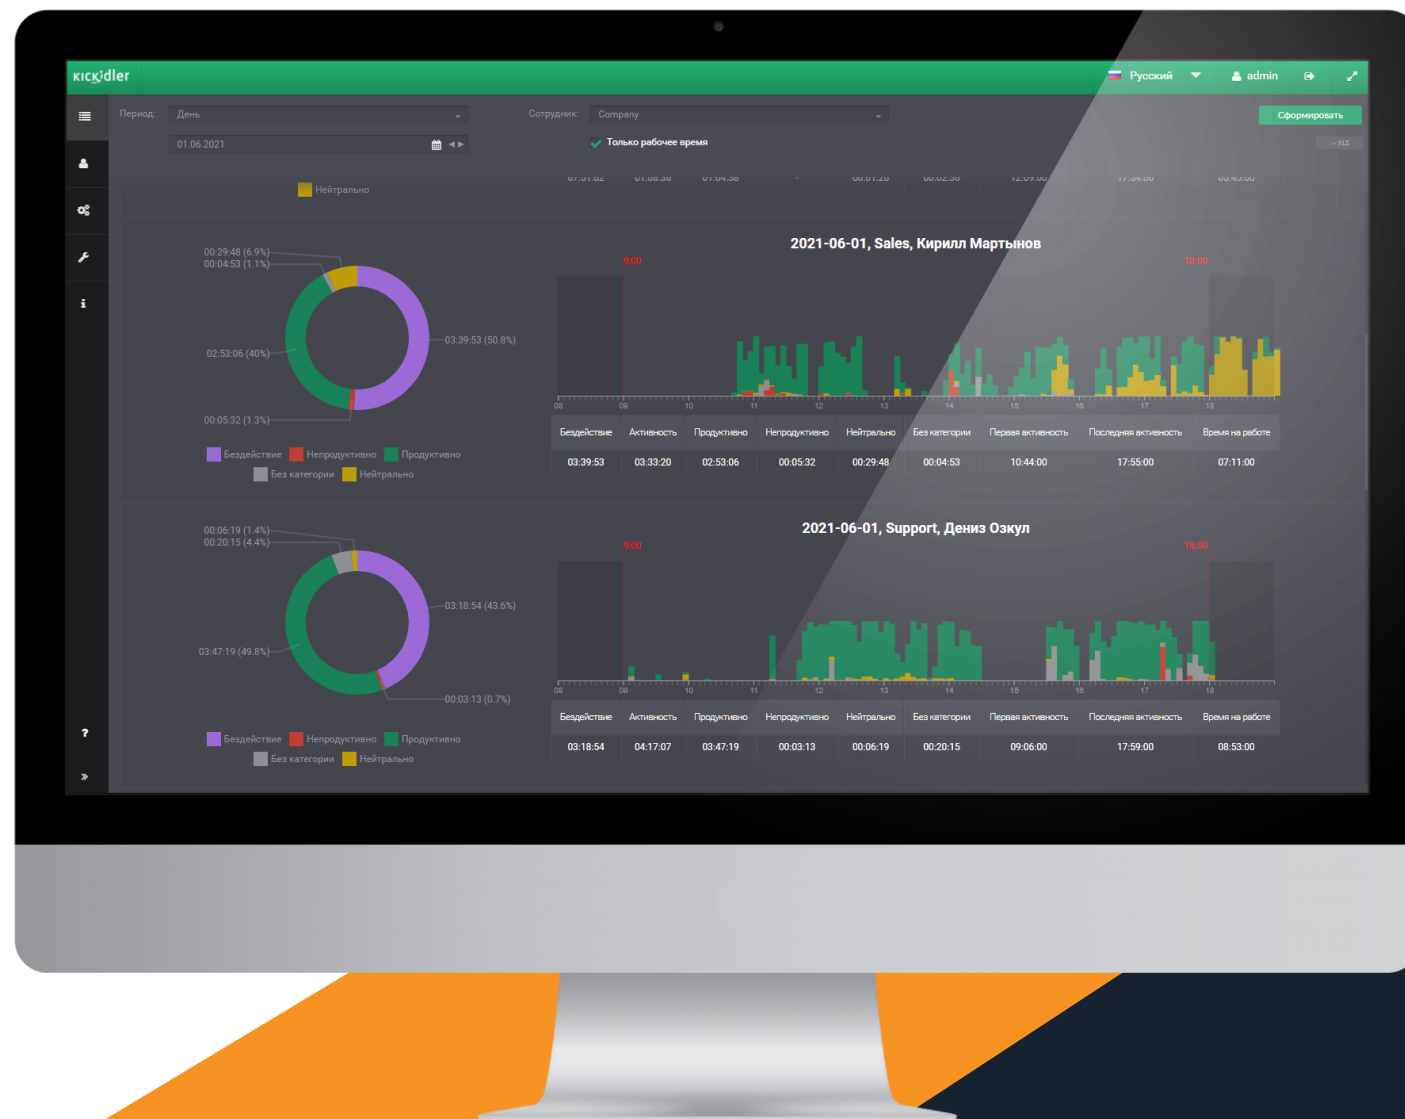

Анализ продуктивности

Анализ посещаемых
сайтов и приложений

9 отчетов
по продуктивности

Анализ кликов мышью
и клавиатурного набора